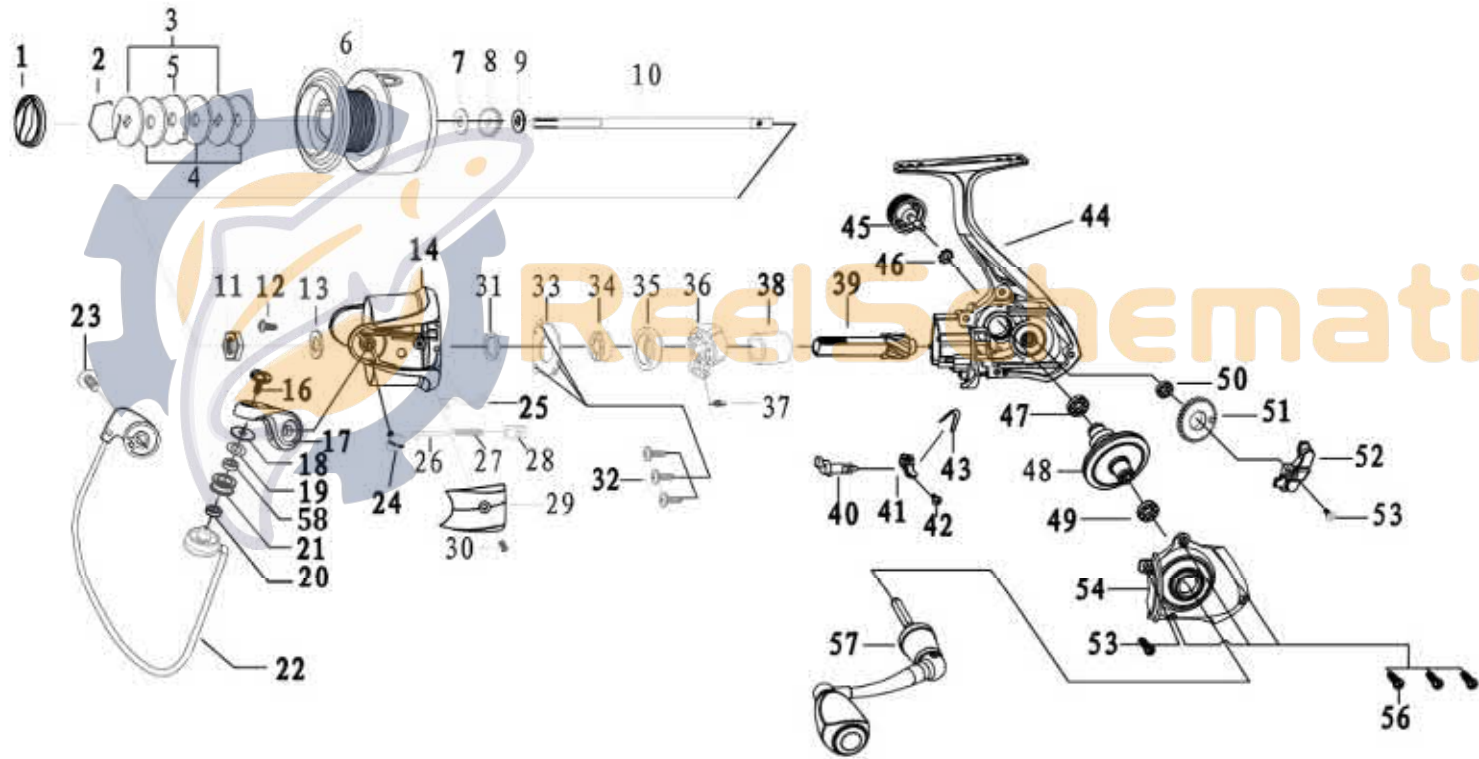

QUANTUM[®] STRATEGY SPINNING

Quantum SR30A Spinning Reel Parts List

Key No.	Description	SR30A	QTY	Key No.	Description	SR30A	QTY
1	Drag Knob Assembly	GAE332-4	1	31	Rotor Washer	FAE110-01	1
	Spool Unit	GAE420-04	1	32	Clutch Retainer Screw	EAE057-01	3
	2 - Spool Retainer	EAE038-01	1	33	Clutch Stack Retainer	EAE040-01	1
	3 - Drag Washer "D"	EAE080-01	2	34	Pinion Ball bearing	AAA028-01	1
	4 - Drag Washer	EAE033-01	3	35	Clutch Bearing Adapter	EAE190-01	1
	5 - Eared Washer	EAE081-01	1	36	One Way Clutch Unit	EAE363-01	1
	6 - Spool Assembly	GAE320-04	1	37	One Way Clutch Spring	EAE216-01	1
7	Spool Adjust Washer	EAE030-01	1	38	Sleeve	EAE139-01	1
8	Clicker Gear	EAE037-01	1	39	Pinion	GAE011-01	1
9	Spool Clicker Washer	EAE045-01	1	40	Stopper Cam	GAE090-01	1
10	Main Shaft	GAE015-01	1	41	Stopper Lever	GAE059-02	1
11	Rotor Nut	EAE006-01	1	42	Stopper Cam Spring	EAE120-01	1
12	Rotor Nut Lock Screw	EAE094-01	1	43	Stopper Cam Screw	EAE135-02	1
13	Rotor Fasten Shim	EAE110-01	1	44	Body Assembly	GAE301-01	1
14	Rotor	GAE009-04	1	45	Handle Screw Cap	EAE073-01	1
15	Bail Holder Side Cover	HAE087-04	1	46	Toothed Lock washer	EAE075-01	1
16	Line Roller Screw	EAE108-02	1	47	Body Ball bearing	AAA028-01	1
17	Arm Lever	GAE007-04	1	48	Drive Gear	EAE012-01	1
18	Line Roller Collar	EAE102-01	1	49	Side Cover Ball bearing	TW058-09	1
19	Line Roller Washer	FAE102-01	1	50	O/S Gear Ball Bearing	EAE158-01	1
20	Bushing	EAE157-01	1	51	O/S Gear	GAE053-01	1
21	Line Roller	GAE004-01	1	52	O/S Slider	GAE025-01	1
22	Bail Assembly	GAE347-04	1	53	O/S Slider Screw	EAE100-01	1
23	Arm Lever Screw	EAE042-02	1	54	Side Cover Assembly	GAE323-04	1
24	Bail Holder Screw	EAE042-02	1	55	Side Cover Screw	FAE085-01	1
25	Kick Lever	GAE019-01	1	56	Side Cover Screw	FAE085-01	3
26	Actuator Lever	EAE116-01	1	57	Handle Assembly	HAE318-01	1
27	Actuator Spring	EAE022-01	1	58	Line Roller Ball Bearing	CT157-07	1
28	Actuator	EAE031-01	1				
29	Arm Lever Side Cover	GAE087-04	1				
30	Arm Lever Side Cover Screw	EAE077-02	1				